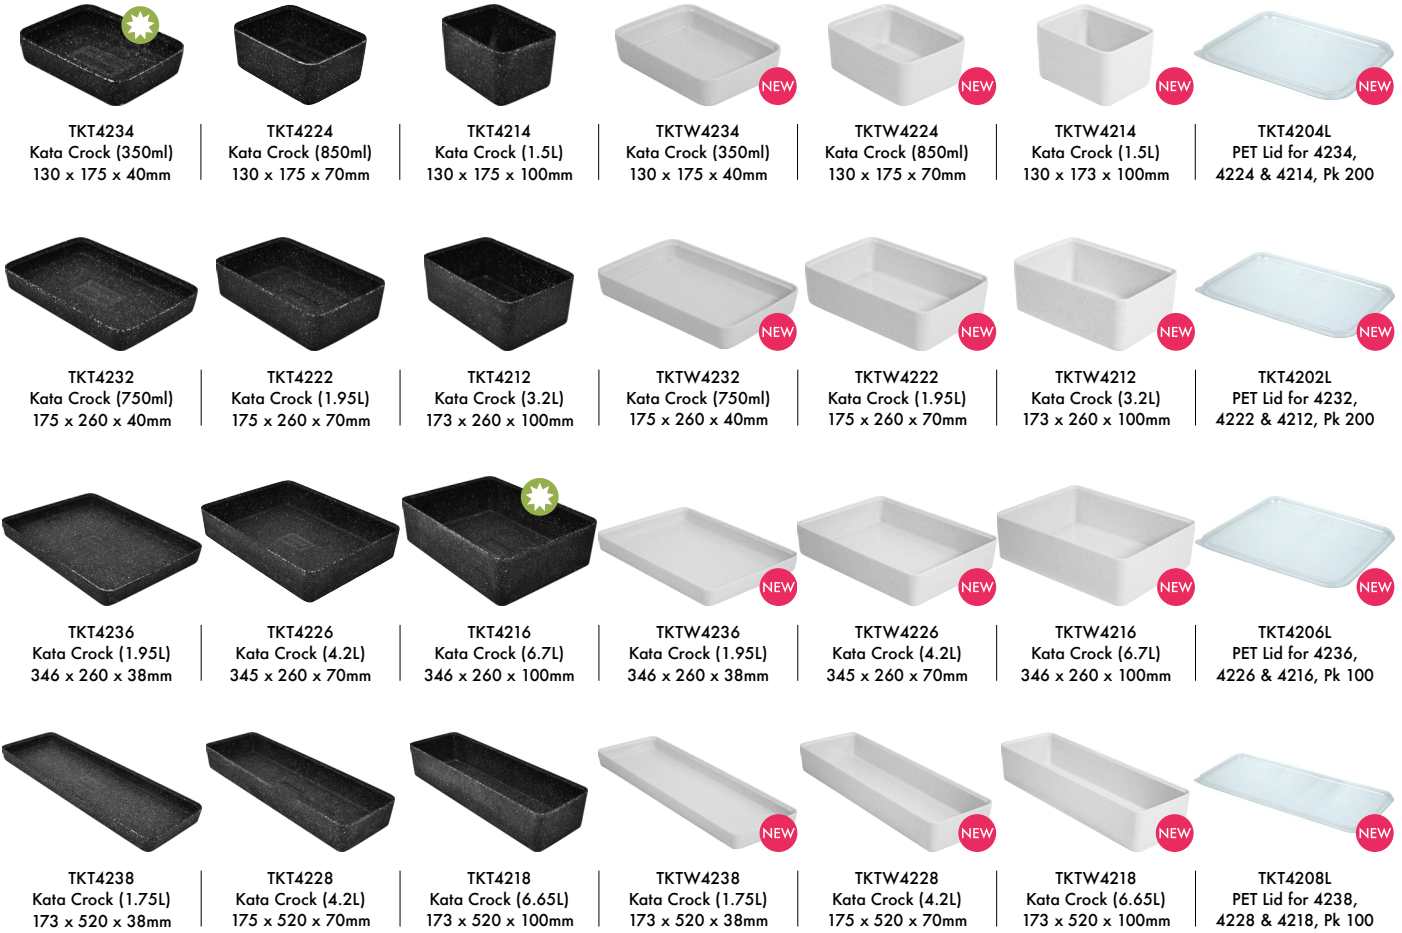

## BUFFET & BREAKFAST DISPLAY

### Kata Melamine Crocks

The future of counter display crocks and trays is here! Impeccably designed, this all-in-one product collection includes three heights which can be combined to create different capacities and levels, four foot prints, a bamboo insert and PET disposable lid, making 125+ different combinations all fitting within a gastronorm footprint. The versatile crocks can be flipped to act as platters and stack easily for storage and the contrasting bamboo inserts add theatre to your display bringing your buffet to a new level.

### Chunky Melamine Crocks

Contemporary deep melamine crocks ideal for salad bars. Crocks fit neatly together maximising the food on display and secured into place with silicone feet. Also available in black.